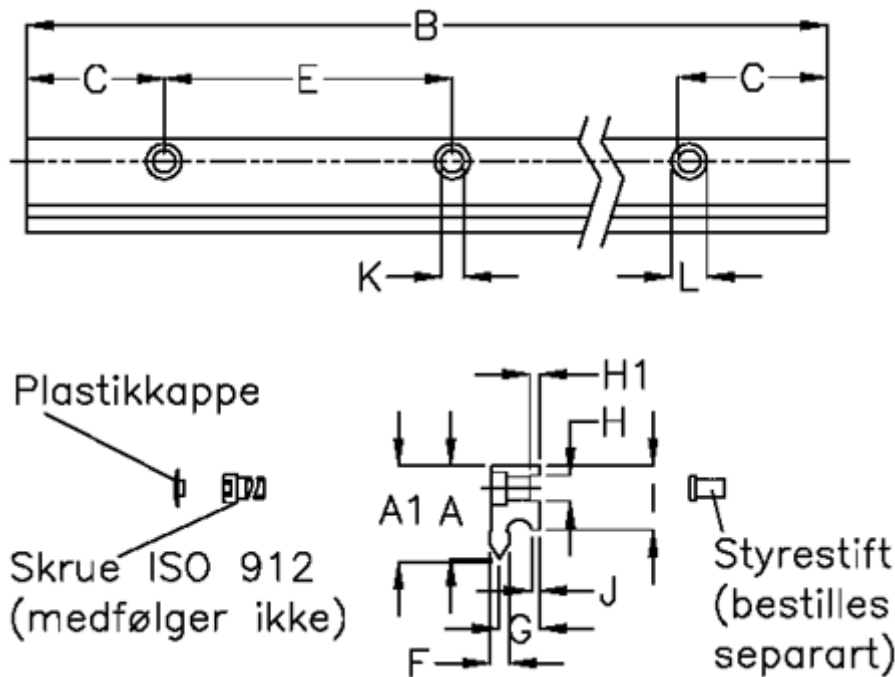

Article number: 05712554856

Description: Hepco GV3 slide NL E L4856 P3  
with counterbored holes

## Measures

A	= 43	G	= 19.7	Weight kg/1000 = 6.00
A1	= 43.89	H	= 12	
B	= 4856	H1	= 4.0	
C	= 88.0	I	= 30.40	
E	= 180	J	= 4.80	
F	= 9.43	K	= 11.0	
For bearing	= J54	L	= 18 x 10	
For guide pin	= SDP12	Precision type	= P3	